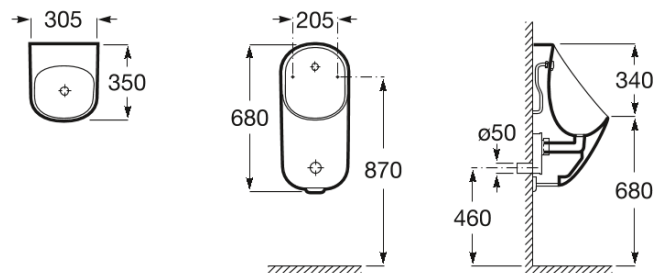

PROTON

Electronic Roca Rimless® ceramic urinal with back inlet. Mains operated (230V)

DIMENSIONS

Length	305 mm
Width	350 mm
Height	680 mm

COLOURS AND FINISHES

00 White

TECHNICAL DRAWINGS

FEATURES

Electronic Roca Rimless® ceramic urinal with back inlet. Mains operated (230V). Includes shut-off valve, fixing kit, drain plug, flexible supply hose, trap, vandal-proof drain plug and electronic transmitter-receiver.

Fixing kit: Included

Minimum flushing quantity (l): 0.5

Outlet diameter (mm): 50

Outlet height (mm): 460

Power supply (V): 230

Power supply type: Mains operated

Remote control type: Infrared

Syphon and connectors included

Vandal proof

Water inlet position: Back horizontal

Proton

With its minimalist design, Proton is also the first Rimless urinal in our catalogue. Its design with thin and well-defined walls, without rim, prevents dirt from building up and allows for easy cleaning. Available in electronic version that integrates the motion sensor for contactless flushing, and in conventional top or rear-feed versions for mechanical flush valves.